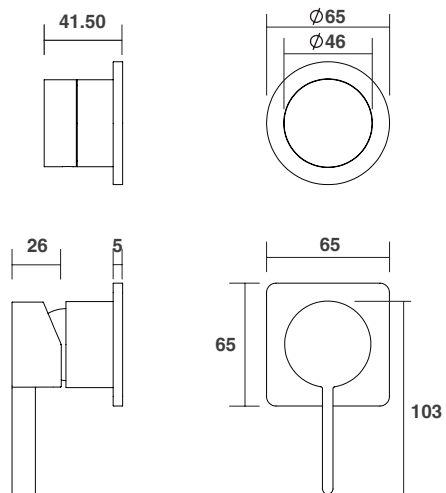

Fuze Mixer Range

Wall Divertor Mixer

par
TAPS

Chrome Product Code
FMD03.30

- WELS not applicable
- 35mm cartridge
- Switch Divertor

CUSTOM FINISHES | FULL COLOUR

GOLD	FMD03.50
ROSE GOLD	FMD03.60
BRASS GOLD	FMD03.80
BRUSHED CHROME	FMD03.90
MATT BLACK	FMD03.100
MIDNIGHT BLACK	FMD03.105
BRUSHED NICKEL	FMD03.107
WHITE	FMD03.131
MATT WHITE	FMD03.140
BRUSHED ROSE GOLD	FMD03.160

*Other Custom finishes and colour combinations are available on request

Sizes are an approximate.
All measurements shown are in millimetres.

PHONE: +61 3 9484 0960 EMAIL: sales@partaps.com.au

www.partaps.com.au