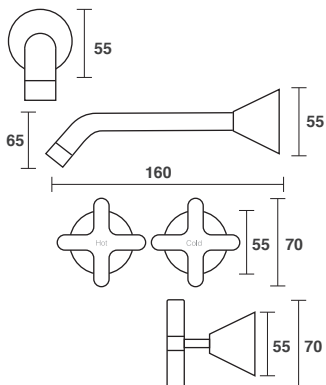

Forme Range

Wall Bath Set - 160mm reach - Fixed

Chrome Product Code
FO002.30

- **WELS not applicable**
- Fixed Bath Outlet
- Jumper Valve
- Standard Cross Handles
- Optional 1/2 Turn Ceramic Disc

- Optional Lever Handles with 1/2 Turn Ceramic Disc