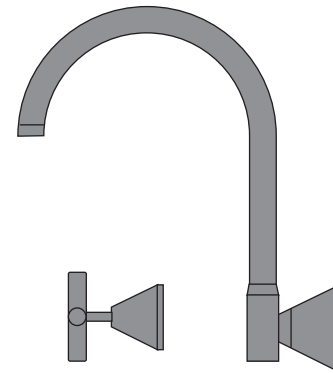

*Other Custom finishes and colour combinations are available on request

Sizes are an approximate.
All measurements shown are in millimetres.

PHONE: +61 3 9484 0960 EMAIL: sales@partaps.com.au

www.partaps.com.au

version 6s . 2017