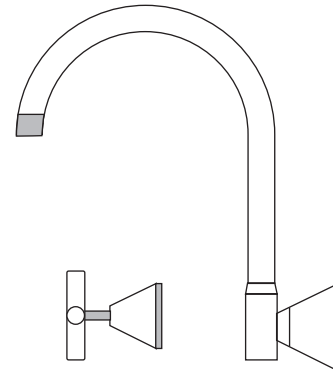

COLOUR & GOLD

WHITE GOLD PE009.51

IVORY GOLD PE009.52

CHROME / GOLD COLOUR

^In this specification, Gold is shaded and Chrome is referenced as "colour"

CUSTOM FINISHES | FULL COLOUR

GOLD PE009.50

ROSE GOLD PE009.60

BRASS GOLD PE009.80

BRUSHED CHROME PE009.90

MATT BLACK PE009.100

MIDNIGHT BLACK PE009.105

BRUSHED NICKEL PE009.107

BRUSHED ROSE GOLD PE009.160

FULL COLOUR