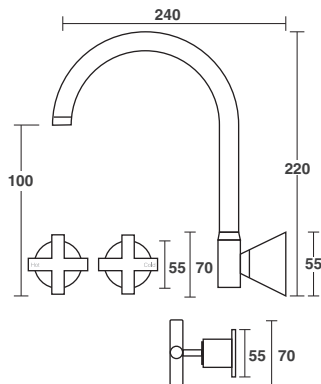

Poem Range

Wall Spa Set - 240mm reach - Swivel

designed and built
in Australia

par
TAPS

Chrome Product Code
PE009.30

- **WELS not applicable**
- Swivel spa outlet
- Jumper Valve
- Standard Cross Handles
- Optional 1/2 Turn Ceramic Disc

- Optional Lever Handles with 1/2 Turn Ceramic Disc