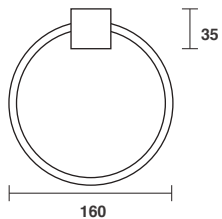

Chrome Product Code
SQ038.30

- Slim design
- Push-fit installation

CUSTOM FINISHES | FULL COLOUR

GOLD	SQ038.50
ROSE GOLD	SQ038.60
BRASS GOLD	SQ038.80
BRUSHED CHROME	SQ038.90
ANTIQUÉ BRONZE	SQ038.99
MATT BLACK	SQ038.100
MIDNIGHT BLACK	SQ038.105
BRUSHED NICKEL	SQ038.107
WHITE	SQ038.131
MATT WHITE	SQ038.140
BRUSHED ROSE GOLD	SQ038.160