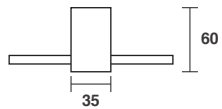

Chrome Product Code
SQ038.30

- Slim design
- Push-fit installation

CUSTOM FINISHES | FULL COLOUR

GOLD	SQ038.50
ROSE GOLD	SQ038.60
BRASS GOLD	SQ038.80
BRUSHED CHROME	SQ038.90
ANTIQUÉ BRONZE	SQ038.99
MATT BLACK	SQ038.100
MIDNIGHT BLACK	SQ038.105
BRUSHED NICKEL	SQ038.107
WHITE	SQ038.131
MATT WHITE	SQ038.140
BRUSHED ROSE GOLD	SQ038.160