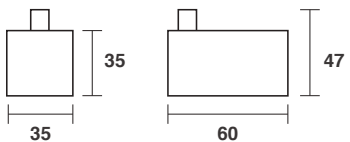

SQ Accessories

Robe Hook

Chrome Product Code
SQ042.30

- Slim design
- Push-fit installation

Sizes are an approximate.
All measurements shown are in millimetres.

CUSTOM FINISHES | FULL COLOUR

GOLD	SQ042.50
ROSE GOLD	SQ042.60
BRASS GOLD	SQ042.80
BRUSHED CHROME	SQ042.90
ANTIQUE BRONZE	SQ042.99
MATT BLACK	SQ042.100
MIDNIGHT BLACK	SQ042.105
BRUSHED NICKEL	SQ042.107
WHITE	SQ042.131
MATT WHITE	SQ042.140
BRUSHED ROSE GOLD	SQ042.160