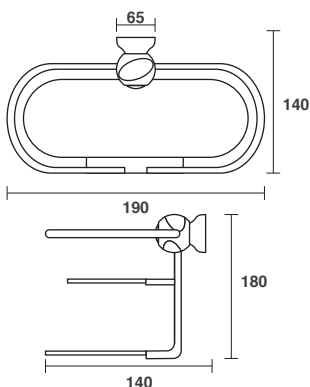

Vogue Accessories

Shampoo & Soap Holder

par
TAPS

Chrome Product Code
VOC39.30

- Single unit provides space for both shampoo bottles and soap underneath
- Easy Installation

CUSTOM FINISHES | COMBINATIONS

CHROME & GOLD