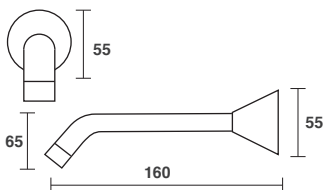

Forme Outlets

Wall Bath Outlet - 160mm reach - Fixed

Chrome Product Code
FO026.30

- WELS not applicable
- Fixed bath outlet

CUSTOM FINISHES | COMBINATIONS

CHROME & GOLD

^ CHROME GOLD FO026.70

COLOUR & CHROME