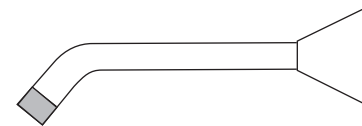

Forme Outlets

Wall Bath Outlet - 160mm reach - Fixed

Chrome Product Code
FO026.30

- WELS not applicable
- Fixed bath outlet

CUSTOM FINISHES | COMBINATIONS

CHROME & GOLD

^ CHROME GOLD FO026.70

COLOUR & CHROME

WHITE CHROME FO026.31

IVORY CHROME FO026.32

COLOUR & GOLD

WHITE GOLD FO026.51

IVORY GOLD FO026.52

CHROME / GOLD COLOUR

^In this specification, Gold is shaded and Chrome is referenced as "colour"

CUSTOM FINISHES | FULL COLOUR