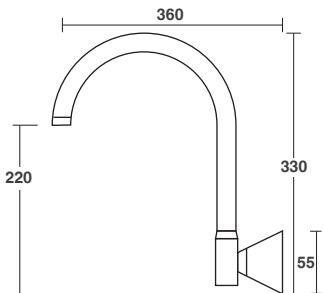

Forme Outlets

Wall Sink Outlet - 360mm reach - Swivel

Chrome Product Code
FOX31.30

- **WELS Rating**
- 4-Star 7.5LPM
- Swivel sink outlet

CUSTOM FINISHES | COMBINATIONS

CHROME & GOLD

^ CHROME GOLD FOX31.70

COLOUR & CHROME

WHITE CHROME FOX31.31

IVORY CHROME FOX31.32

COLOUR & GOLD

WHITE GOLD FOX31.51

IVORY GOLD FOX31.52

CHROME / GOLD COLOUR

^In this specification, Gold is shaded and Chrome is referenced as "colour"

CUSTOM FINISHES | FULL COLOUR