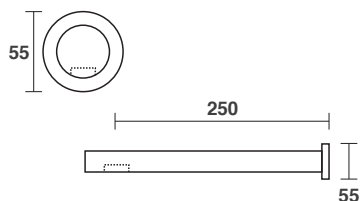

Lugano Outlets

Wall Bath Outlet - 250mm reach - Fixed

par
TAPS

Chrome Product Code
LUX27.30

- WELS not applicable
- Fixed bath outlet
- Hidden Aerator

CUSTOM FINISHES | FULL COLOUR

GOLD	LUX27.50
ROSE GOLD	LUX27.60
BRASS GOLD	LUX27.80
BRUSHED CHROME	LUX27.90
MATT BLACK	LUX27.100
MIDNIGHT BLACK	LUX27.105
BRUSHED NICKEL	LUX27.107
WHITE	LUX27.131
IVORY	LUX27.132
MATT WHITE	LUX27.140
BRUSHED ROSE GOLD	LUX27.160

*Other Custom finishes and colour combinations are available on request

Sizes are an approximate.
All measurements shown are in millimetres.

PHONE: +61 3 9484 0960 EMAIL: sales@partaps.com.au

www.partaps.com.au