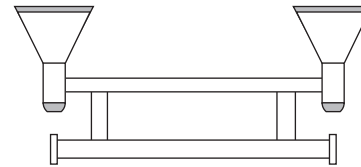

Forme Accessories

Double Towel Rail - 770mm

Chrome Product Code - 770mm
FOX44.30

- Easy installation

CUSTOM FINISHES | COMBINATIONS

CHROME & GOLD

^ CHROME GOLD FOX44.70

COLOUR & CHROME

WHITE CHROME FOX44.31

IVORY CHROME FOX44.32

COLOUR & GOLD

WHITE GOLD FOX44.51

IVORY GOLD FOX44.52

CHROME / GOLD COLOUR

^In this specification, Gold is shaded and Chrome is referenced as "colour"

CUSTOM FINISHES | FULL COLOUR