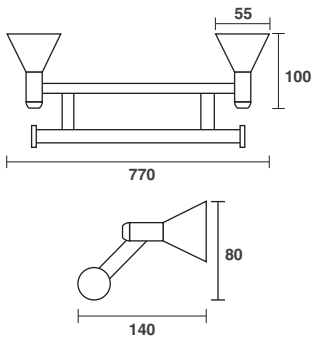

Forme Accessories

Double Towel Rail - 770mm

Chrome Product Code - 770mm
FOX44.30

- Easy installation

CUSTOM FINISHES | COMBINATIONS

CHROME & GOLD

^ CHROME GOLD FOX44.70

COLOUR & CHROME

WHITE CHROME FOX44.31

IVORY CHROME FOX44.32

COLOUR & GOLD

WHITE GOLD FOX44.51

IVORY GOLD FOX44.52

CHROME / GOLD COLOUR

^In this specification, Gold is shaded and Chrome is referenced as "colour"

CUSTOM FINISHES | FULL COLOUR