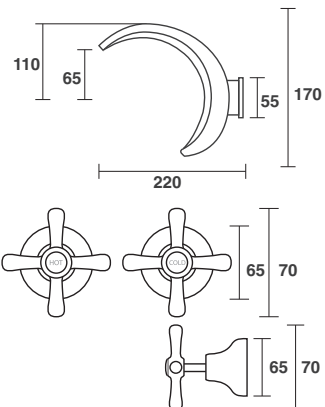

Bell Range

Wall Deluxe Spa Set - 220mm reach - Fixed (Push Fit Installation)

Chrome Product Code
BED09.30

- **WELS not applicable**
- **Push Fit Installation**
- Fixed deluxe spa outlet
- Jumper Valve
- Standard Cross Handles
- Optional 1/2 Turn Ceramic Disc

- Optional Lever Handles with 1/2 Turn Ceramic Disc